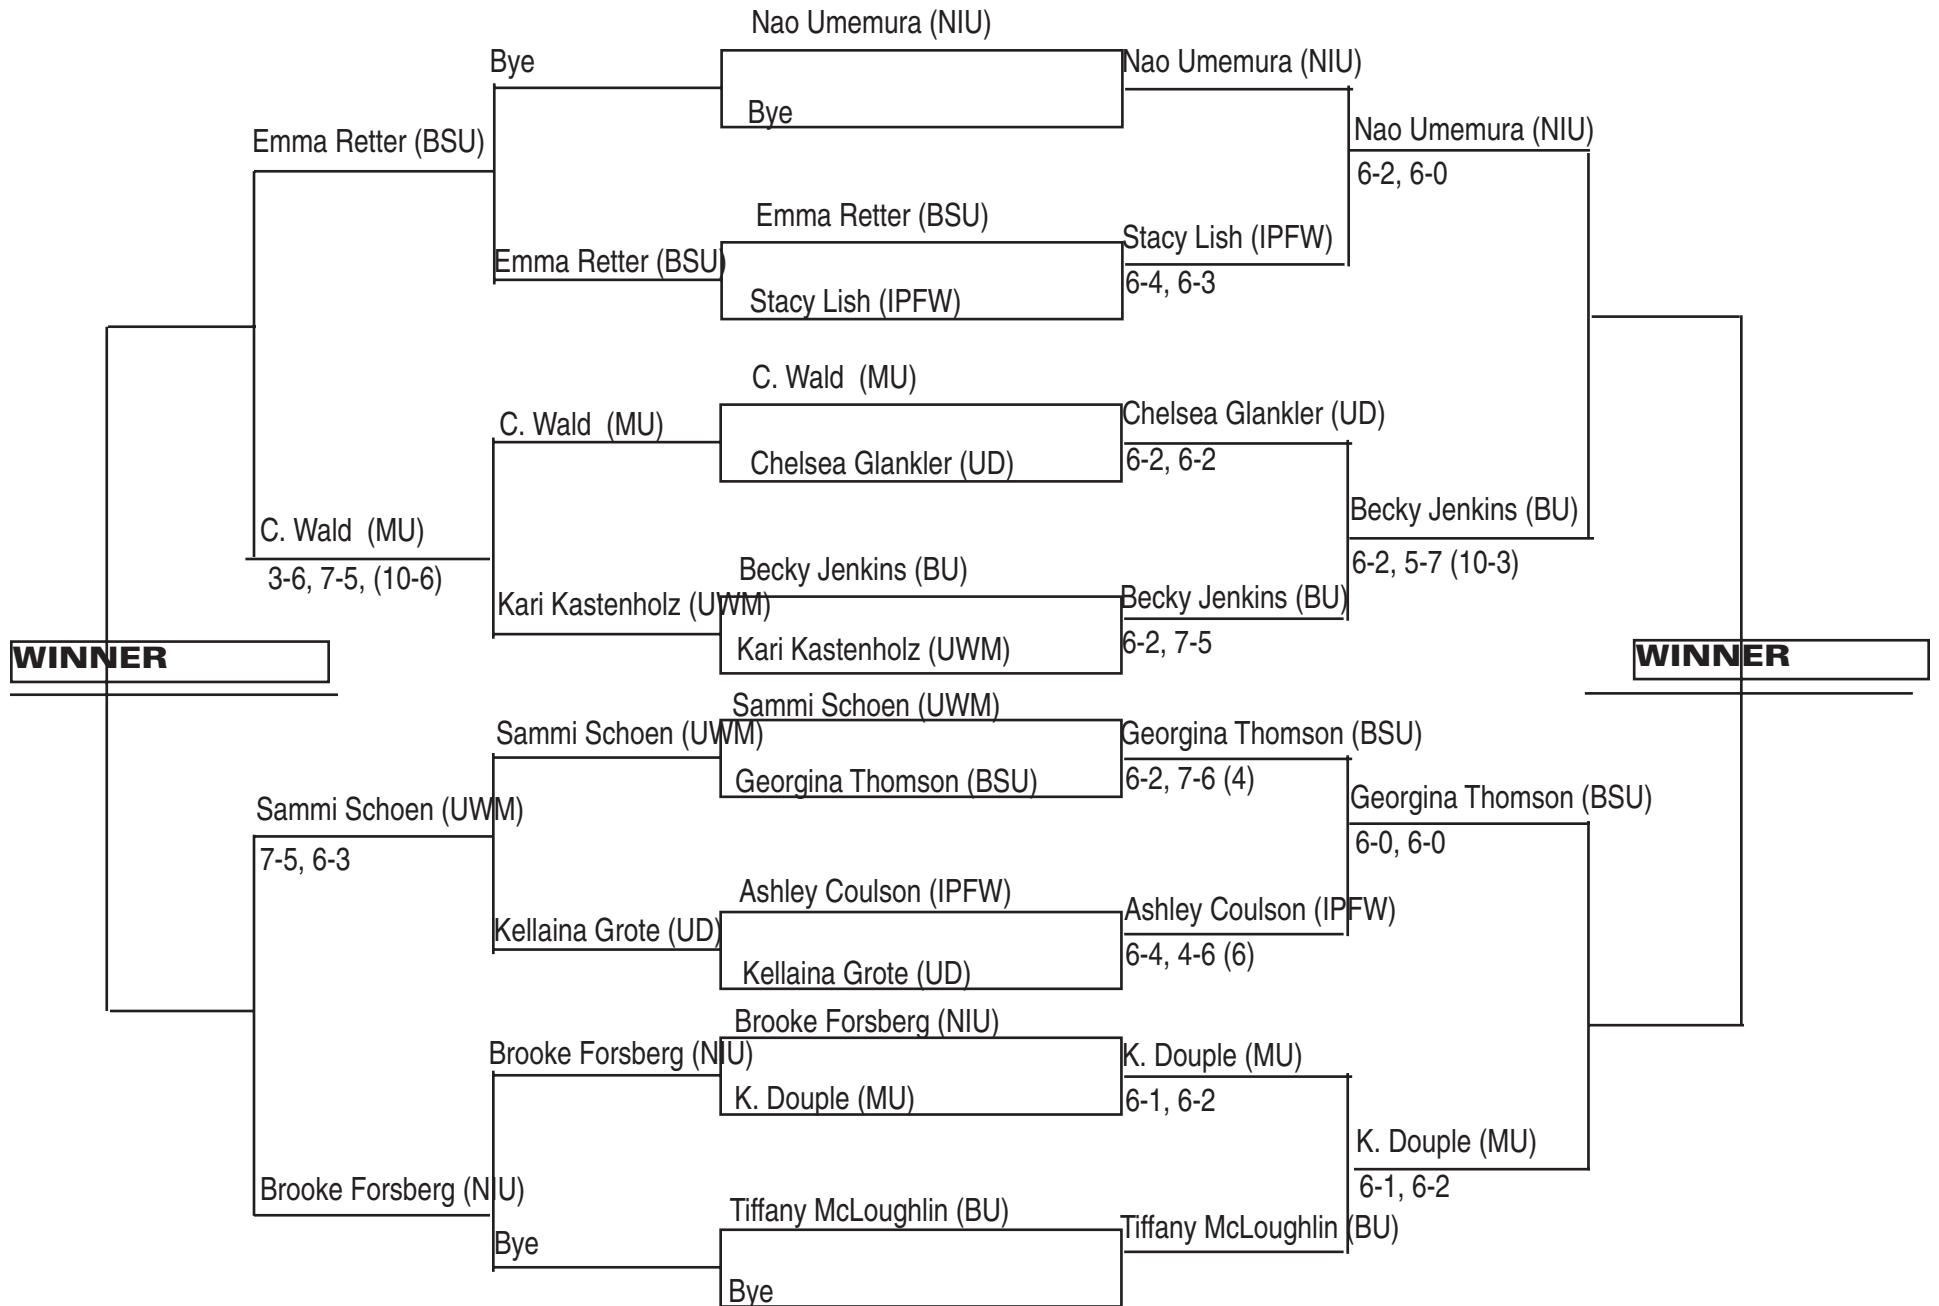

2007 Ball State Fall Invitational

Sept. 28-29 Muncie, Ind.

Flight "B" Singles