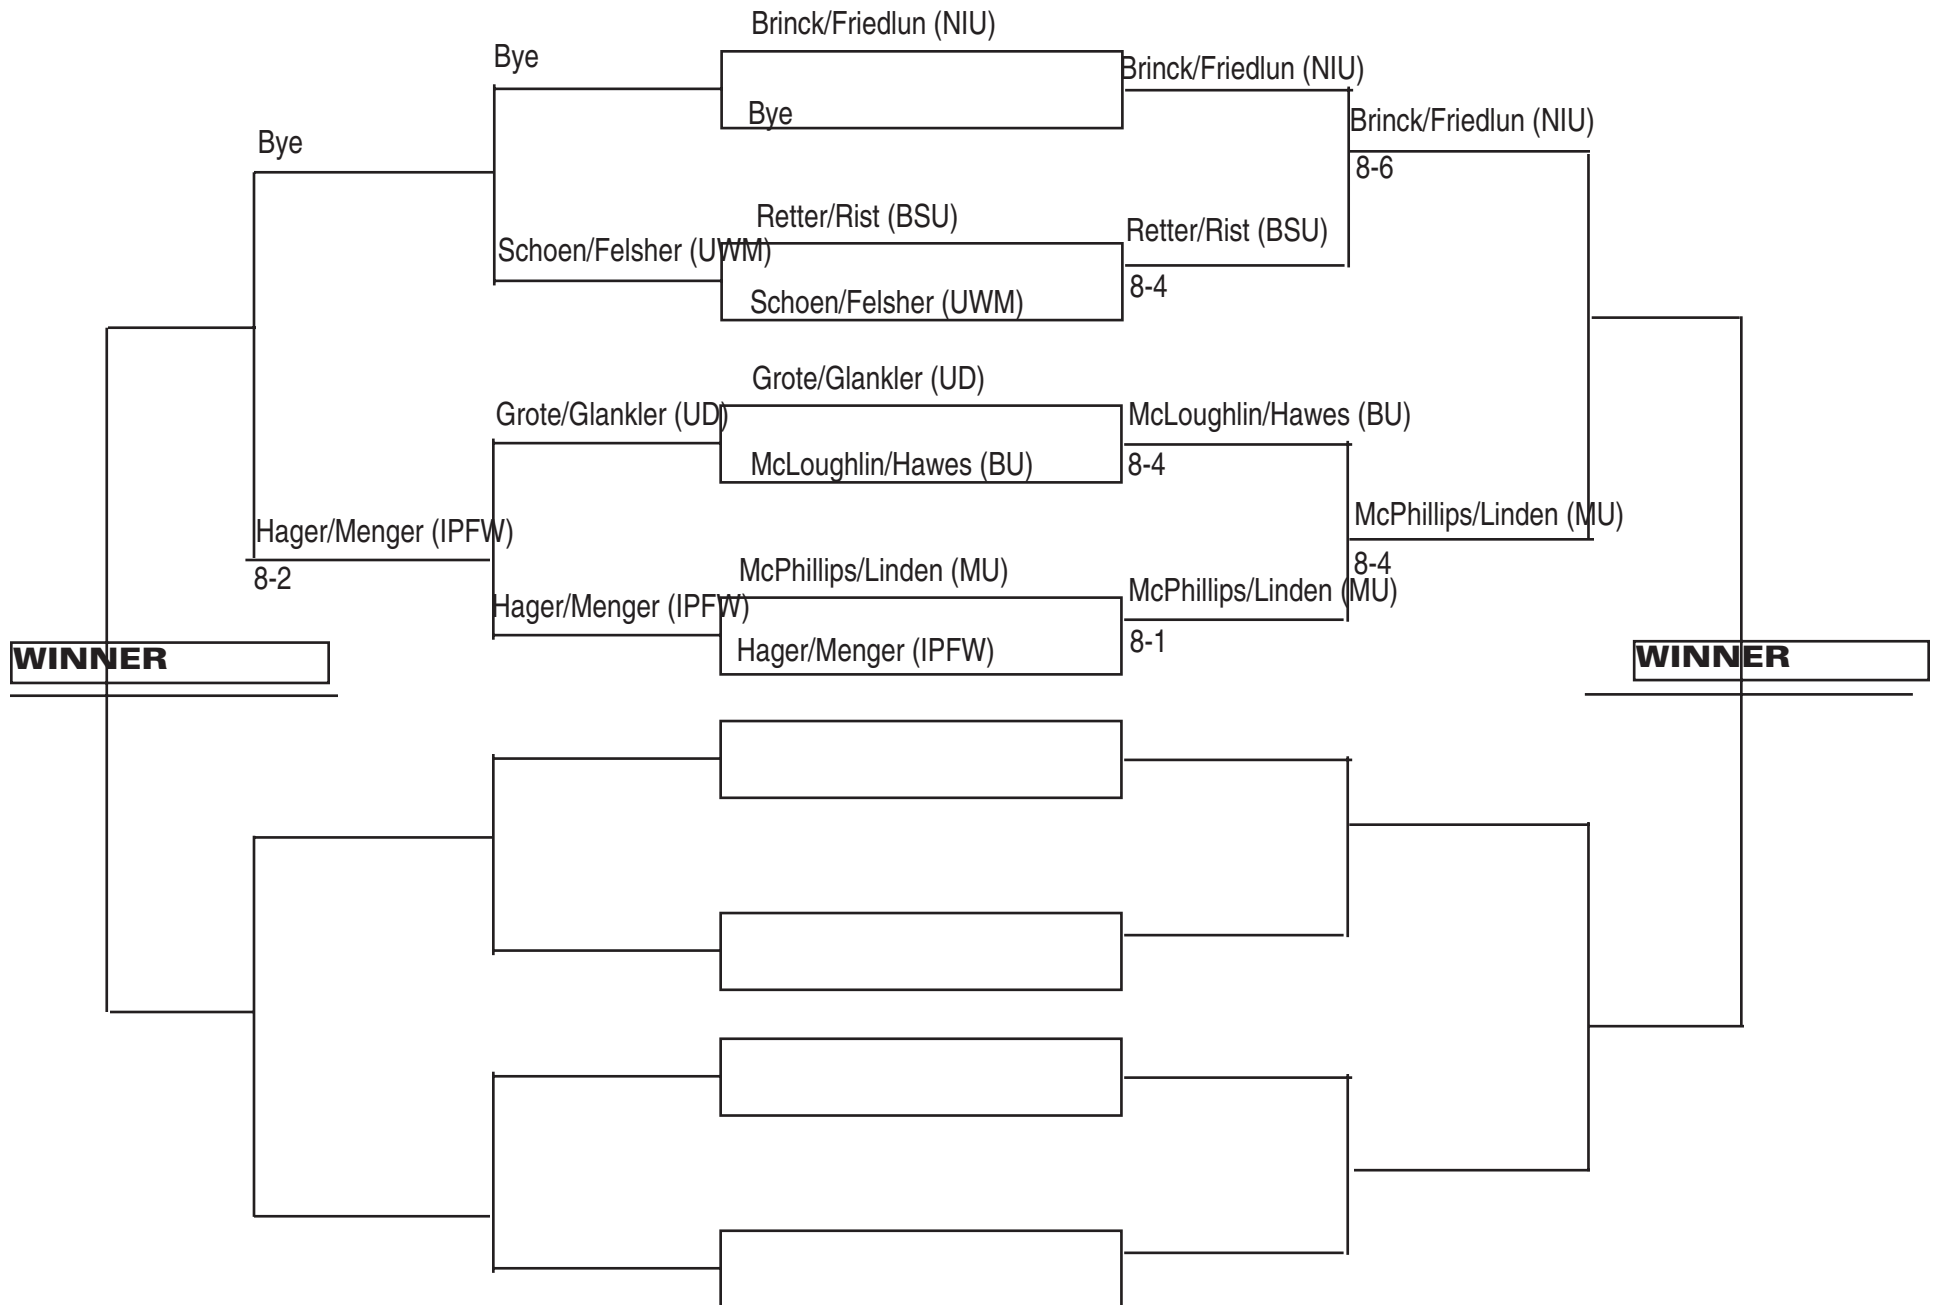

2007 Ball State Fall Invitational

Sept. 28-29 Muncie, Ind.

Flight "C" Doubles