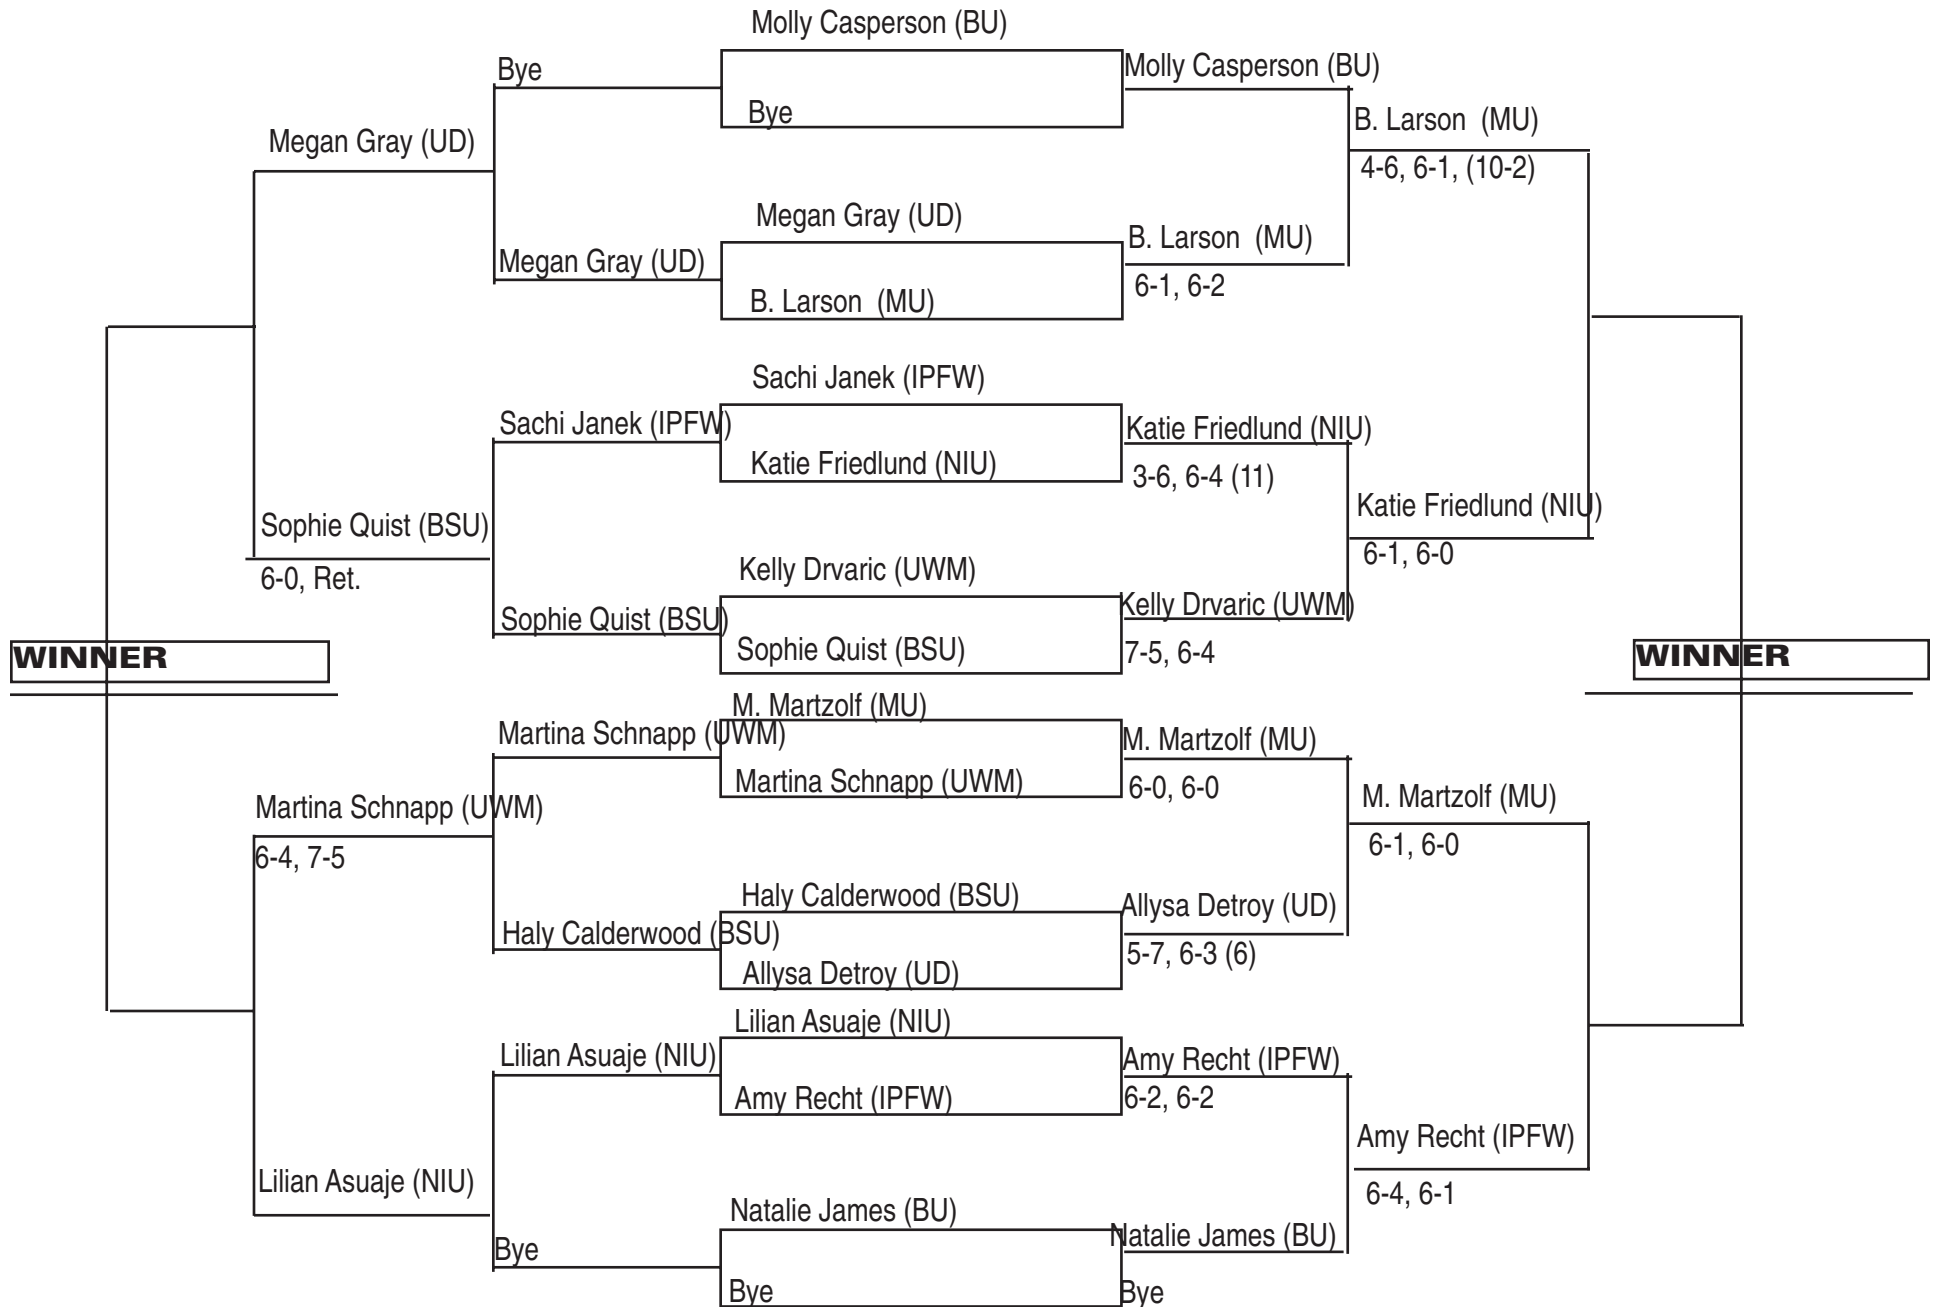

# 2007 Ball State Fall Invitational

Sept. 28-29 Muncie, Ind.

## Flight "A" Singles