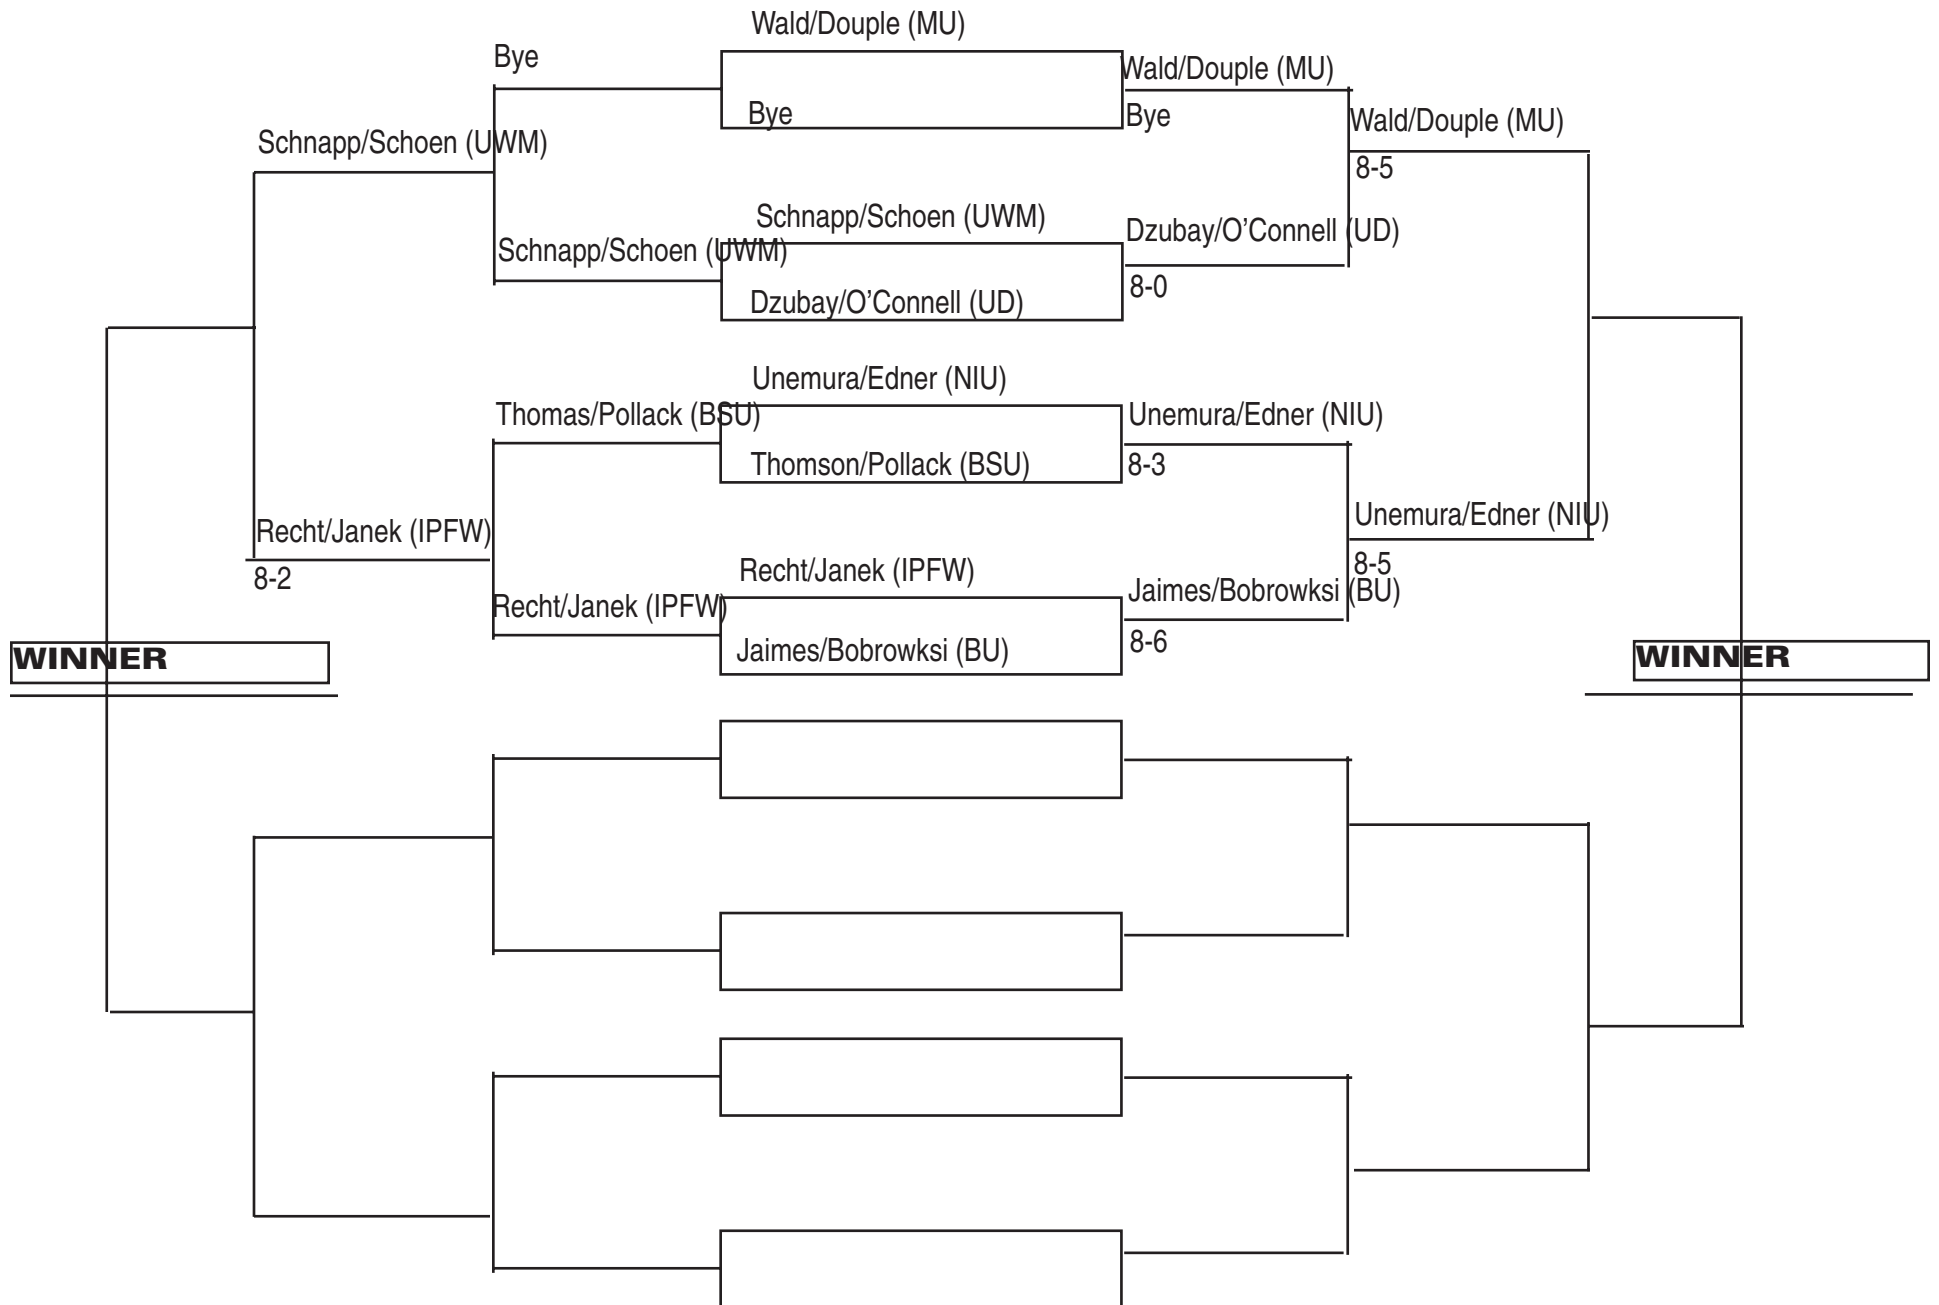

2007 Ball State Fall Invitational

Sept. 28-29 Muncie, Ind.

Flight "B" Doubles