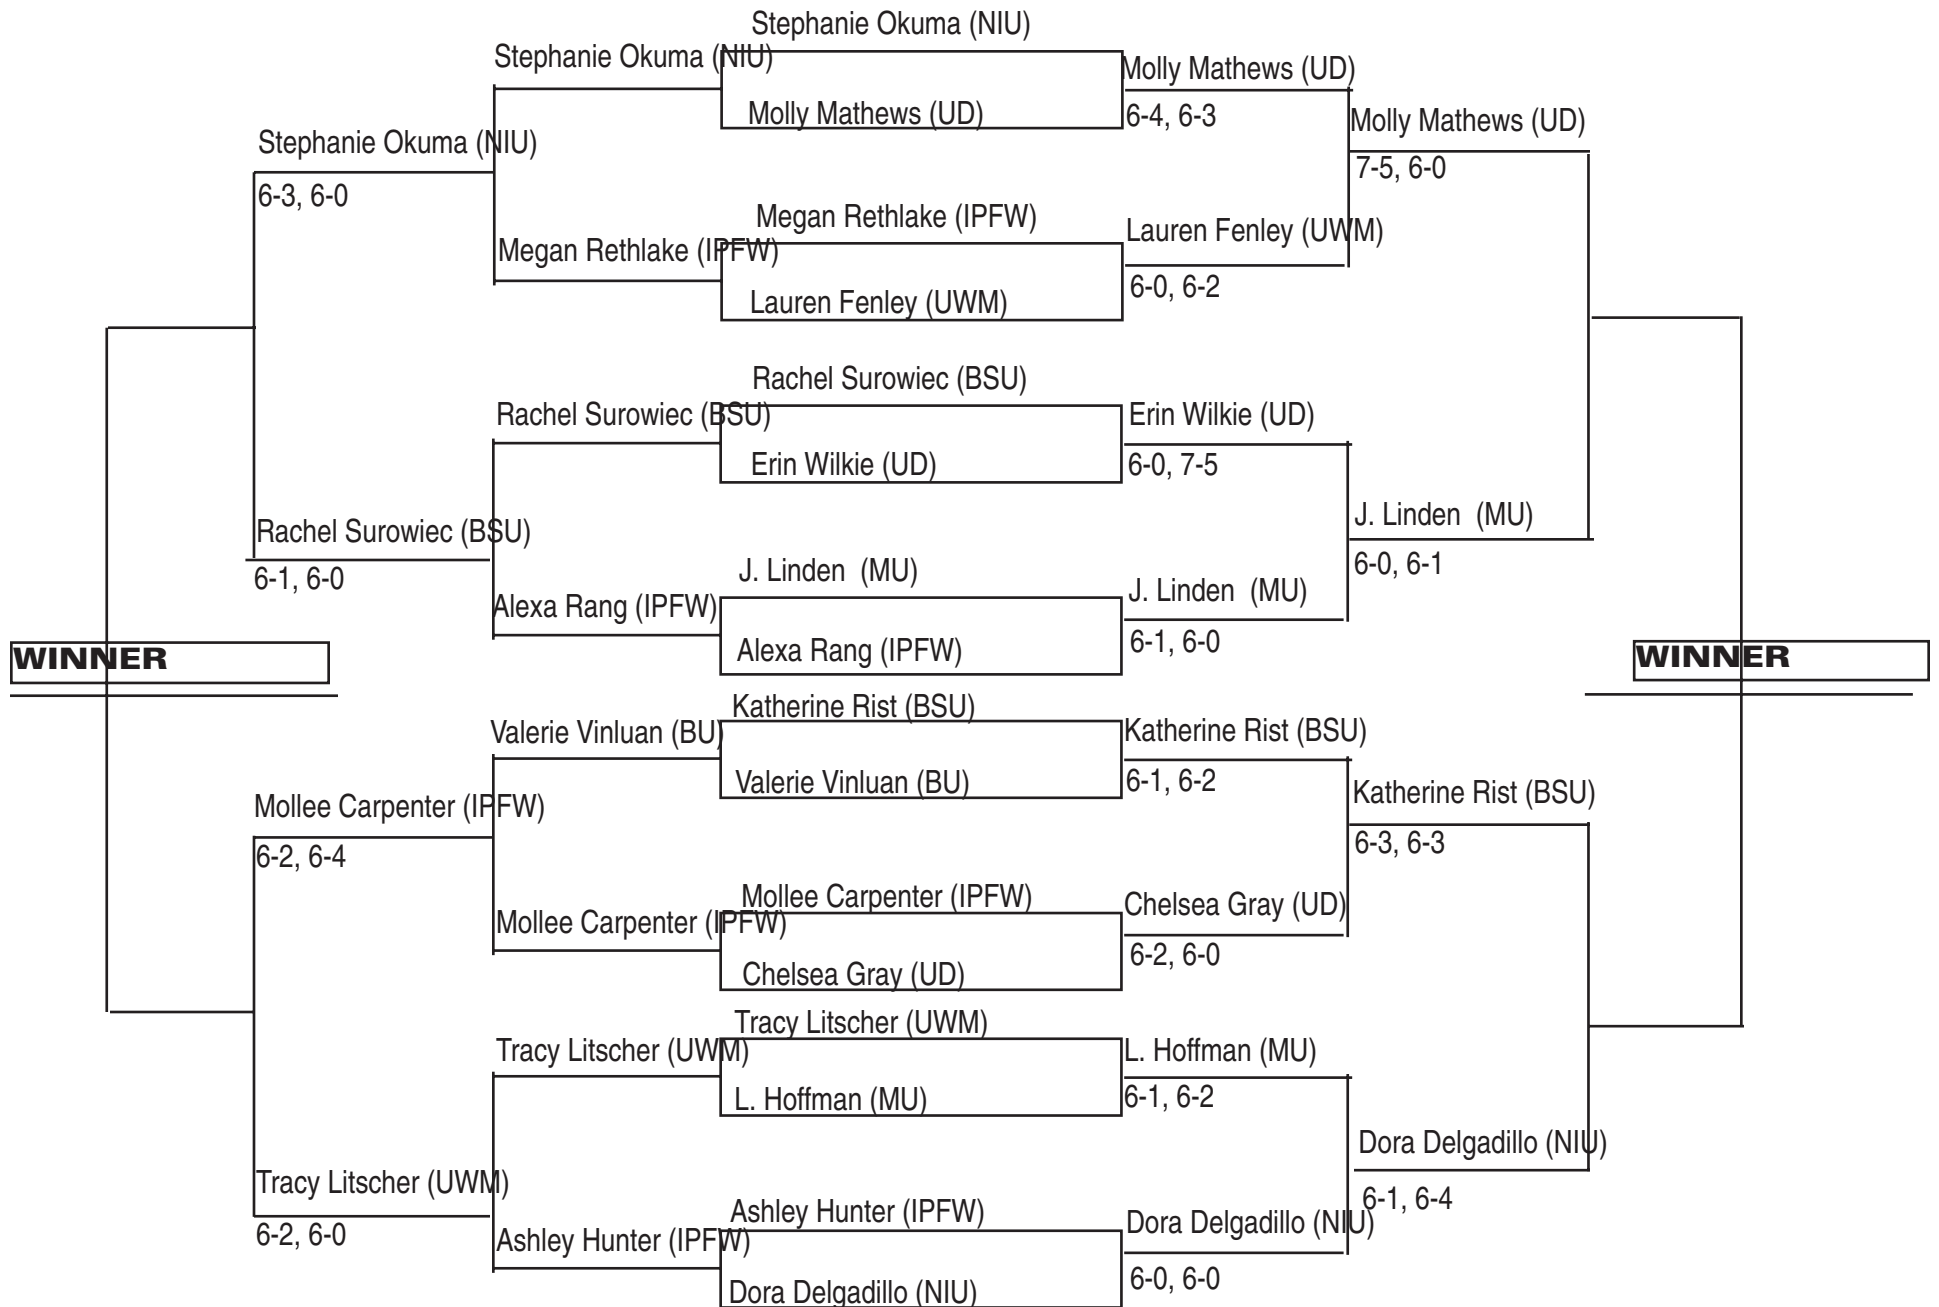

2007 Ball State Fall Invitational

Sept. 28-29 Muncie, Ind.

Flight "D" Singles